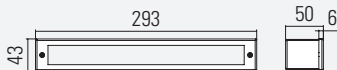

RECESSED WALL INSTALLATION

Window fascia