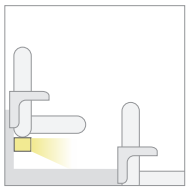

LED Master **LM3**

SYSTEM LUMINAIRE

Degree of protection	IP43
Class	I
Enclosure material	Stainless steel
Enclosure colour/surface	brushed
Terminal block	3 x 2.5[□] for through wiring
Light source	4 x 1 W power LED
Ambient temperature	-20° C to +40° C
Connected load (AC/DC)	13.2 VA / 6.7 W
Supply voltage	230V ± 10 %, 50/60 Hz / 176-275 V DC

VERSIONS

1 h with auto-check | with BUS check	
3 h with auto-check | with BUS check	
8 h with auto-check | with BUS check	
without monitoring module	•
with monitoring module	•
with DALI monitoring	

OPTIONS / ACCESSORIES

- Grille fascia in brushed stainless steel
- Window fascia in brushed stainless steel
- Enclosure in RAL 9016 (white) and RAL 9005 (matt jet black) | Other colours on request

UNDER CHAIR