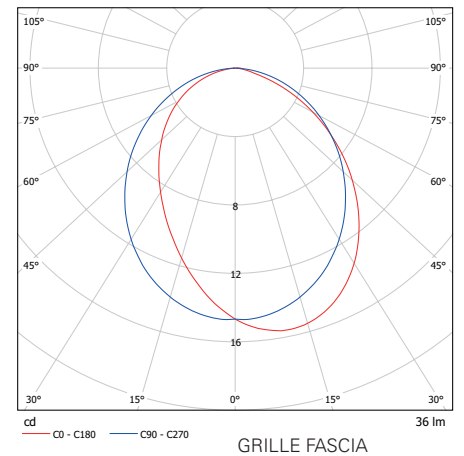

LED Master **LM3**

SYSTEM LUMINAIRE

Degree of protection	IP43
Class	I
Enclosure material	Stainless steel
Enclosure colour/surface	brushed
Terminal block	3 x 2.5[□] for through wiring
Light source	4 x 1 W power LED
Ambient temperature	-20° C to +40° C
Connected load (AC/DC)	13.2 VA / 6.7 W
Supply voltage	230V ± 10 %, 50/60 Hz / 176-275 V DC

VERSIONS

1 h with auto-check | with BUS check	
3 h with auto-check | with BUS check	
8 h with auto-check | with BUS check	
without monitoring module	•
with monitoring module	•
with DALI monitoring	

OPTIONS / ACCESSORIES

- Grille fascia in brushed stainless steel
- Window fascia in brushed stainless steel
- Enclosure in RAL 9016 (white) and RAL 9005 (matt jet black) | Other colours on request

RECESSED WALL INSTALLATION