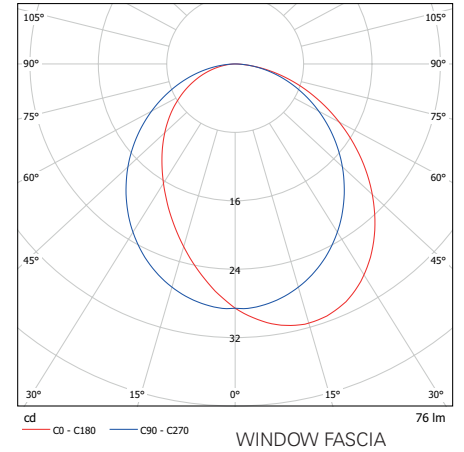

LED Master **LM3**

SYSTEM LUMINAIRE

Degree of protection	IP43
Class	I
Enclosure material	Stainless steel
Enclosure colour/surface	brushed
Terminal block	3 x 2.5[□] for through wiring
Light source	4 x 1 W power LED
Ambient temperature	-20° C to +40° C
Connected load (AC/DC)	13.2 VA / 6.7 W
Supply voltage	230V ± 10 %, 50/60 Hz / 176-275 V DC

VERSIONS

1 h with auto-check | with BUS check	
3 h with auto-check | with BUS check	
8 h with auto-check | with BUS check	
without monitoring module	•
with monitoring module	•
with DALI monitoring	

OPTIONS / ACCESSORIES

- Grille fascia in brushed stainless steel
- Window fascia in brushed stainless steel
- Enclosure in RAL 9016 (white) and RAL 9005 (matt jet black) | Other colours on request

RECESSED WALL INSTALLATION