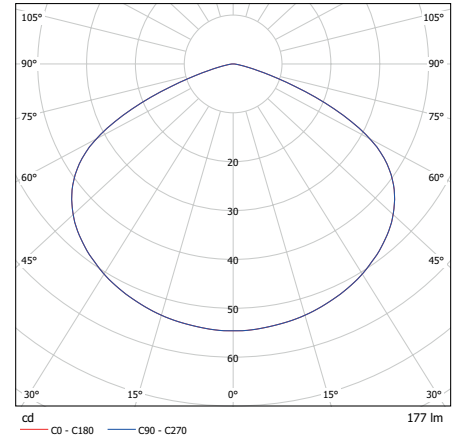

LED Spot LB3

SYSTEM LUMINAIRE

Degree of protection	IP20
Class	I
Enclosure material	LB3 sheet steel front panel
Enclosure colour/surface	RAL 9016 (white)
Terminal block	3 x 2.5² for through wiring
Light source	3 x 1 W power LED
Ambient temperature	-20° C to +40° C
Connected load (AC/DC)	9.9 VA / 5.0 W
Supply voltage	230V ± 10 %, 50/60 Hz / 176-275 V DC

VERSIONS

1 h with auto-check | with BUS check	
3 h with auto-check | with BUS check	
8 h with auto-check | with BUS check	
without monitoring module	•
with monitoring module	•
with DALI monitoring	

OPTIONS /ACCESSORIES

- Front panel in RAL 7024 (graphite grey) | Other colours on request
- Front panel made of brushed stainless steel

LIGHTING of ESCAPE ROUTES – EN 1838

Installation height [m]	System	
	1lx	0.5lx
2.00	3.25	8.00
2.50	3.50	8.75
3.00	3.50	9.50
3.50	3.50	9.75
4.00	3.50	10.00
4.50	3.25	10.25
5.00	3.00	10.00

LIGHTING of OPEN AREAS > 60m² (anti-panic lighting) – EN 1838

Installation height [m]	System	
	0.5lx	1lx
3.00	4.00	9.50
4.00	4.00	11.25
5.00	3.75	12.50
6.00	4.00	12.75
7.00	3.00	14.00
8.00	2.50	14.25

LIGHTING of SALES AREAS (e.g. self-service stores) – EN 1838

Installation height [m]	System	
	1lx	0.5lx
2.00	2.25	6.50
2.50	2.25	7.50
3.00	2.25	8.25
3.50	2.25	8.75
4.00	2.00	9.25
4.50	2.00	9.50
5.00	2.00	9.75

All figures in metres from the middle of the luminaire

LB3E RECESSED CEILING MOUNTING

Ceiling cutout: Ø 74 mm
Maximum ceiling thickness: 40 mm

Installation in an existing device junction box with standard combination distance of 71 mm

LED driver with monitoring module for installation in an existing device junction box with standard combination distance of 71 mm in accordance with DIN 49073-1 (deep version)