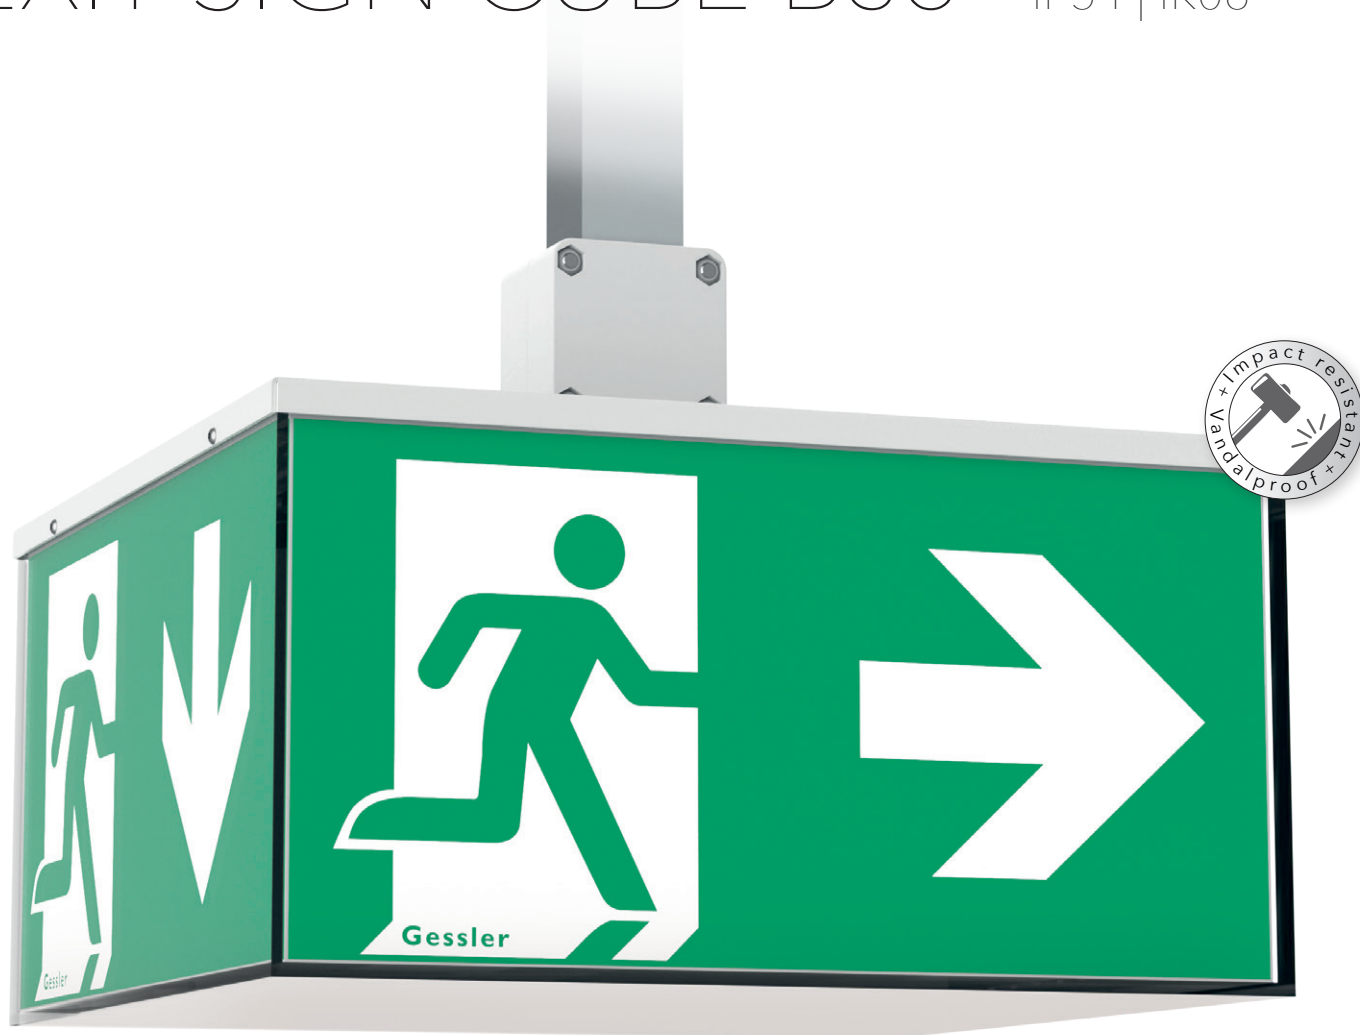

EXIT SIGN CUBE B35

35 m
IP54 | IK08

EXIT SIGN CUBE B35

The B35 has the ability to take blows. The cube head of the exit sign luminaire is impact resistant, vandalism-proof and, thanks to the high degree of protection, it is suitable for use in public areas.

EXIT SIGN CUBE B35 SYSTEM LUMINAIRE RECHARGEABLE BATTERY LUMINAIRE

Viewing distance	35 m	
Degree of protection	IP54	
Impact resistance	IK08	
Class	II	
Enclosure material	Polycarbonate /sheet steel	
Enclosure colour/surface	RAL 9016 (white)	
Terminal block	3 x 2.5 [□] for through wiring	
Light source	LED	
Ambient temperature	-20° C to +40° C	0° C to +40° C
Connected load (AC/DC)	10.0 VA/6.0 W	
Supply voltage	230V ± 10 %, 50/60 Hz/176-275 V DC	230V ± 10 %, 50/60 Hz
Rechargeable battery	2x 3.6 V/2.5 Ah (NiCd)	

SPECIAL FEATURE

- High degree of protection (IP54)
- The luminaire head can be dismantled as a closed unit
- Impact resistant housing
- Voltage-free fault indication contact (rechargeable battery luminaire)
- Pictogram set included