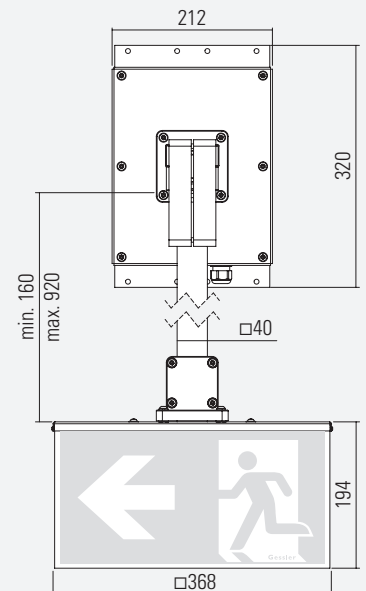

EXIT SIGN CUBE B35

35 m
IP54 | IK08

EXIT SIGN CUBE B35

The B35 has the ability to take blows. The cube head of the exit sign luminaire is impact resistant, vandalism-proof and, thanks to the high degree of protection, it is suitable for use in public areas.

EXIT SIGN CUBE B35 SYSTEM LUMINAIRE RECHARGEABLE BATTERY LUMINAIRE

Viewing distance	35 m	
Degree of protection	IP54	
Impact resistance	IK08	
Class	II	
Enclosure material	Polycarbonate /sheet steel	
Enclosure colour/surface	RAL 9016 (white)	
Terminal block	3 x 2.5 [□] for through wiring	
Light source	LED	
Ambient temperature	-20° C to +40° C	0° C to +40° C
Connected load (AC/DC)	10.0 VA/6.0 W	
Supply voltage	230V ± 10 %, 50/60 Hz/176-275 V DC	230V ± 10 %, 50/60 Hz
Rechargeable battery	2x 3.6 V/2.5 Ah (NiCd)	

OPTIONS /ACCESSORIES

- Other RAL colours on request

B35D CEILING MOUNTED

B35T TELESCOPIC INSTALLATION

B35W WALL BRACKET MOUNTING

WALL BRACKET MOUNTING

Supply unit

As rechargeable battery luminaire with optional voltage-free signalling contact