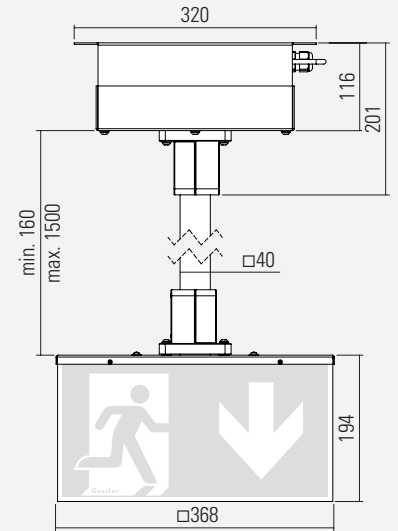

EXIT SIGN CUBE B35 SYSTEM LUMINAIRE RECHARGEABLE BATTERY LUMINAIRE

Viewing distance	35 m	
Degree of protection	IP54	
Impact resistance	IK08	
Class	II	
Enclosure material	Polycarbonate /sheet steel	
Enclosure colour/surface	RAL 9016 (white)	
Terminal block	3 x 2.5[□] for through wiring	
Light source	LED	
Ambient temperature	-20° C to +40° C	0° C to +40° C
Connected load (AC/DC)	10.0 VA/6.0 W	
Supply voltage	230V ± 10 %, 50/60 Hz/176-275 V DC	230V ± 10 %, 50/60 Hz
Rechargeable battery	2x 3.6 V/2.5 Ah (NiCd)	

VERSIONS

1 h with auto-check | with BUS check	• | •
3 h with auto-check | with BUS check	
8 h with auto-check | with BUS check	
without monitoring module	•
with monitoring module	•
with DALI monitoring	•
Cinema version	
Luminous flux in normal mode 10 %	

SPECIAL FEATURE

- High degree of protection (IP54)
- The luminaire head can be dismantled as a closed unit
- Impact resistant housing
- Voltage-free fault indication contact (rechargeable battery luminaire)
- Pictogram set included

OPTIONS /ACCESSORIES

- Other RAL colours on request

B35D CEILING MOUNTED