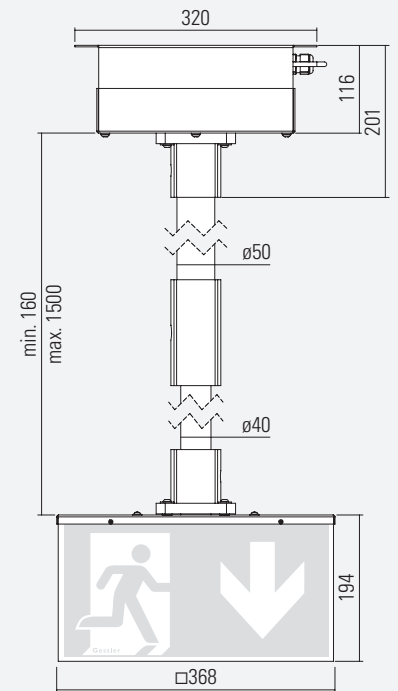

B35T TELESCOPIC INSTALLATION