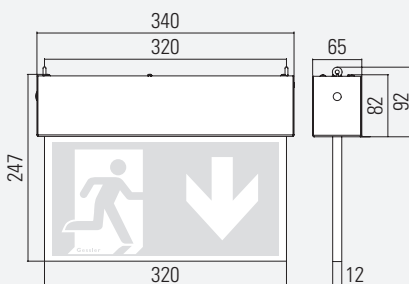

EYE INSTALLATION