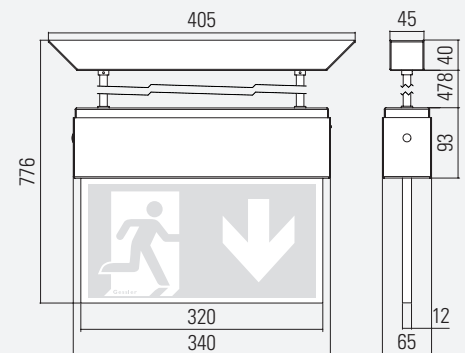

Viewing distance	31 m	
Degree of protection	IP41	
Class	I	
Enclosure material	Sheet steel	
Enclosure colour/surface	RAL 9016 (white)	
Terminal block	3 x 2.5 <sup>2</sup> for through wiring	
Light source	LED	
Ambient temperature	-20° C to +40° C	0° C to +40° C
Connected load (AC/DC)	10.0 VA/5.5 W	
Supply voltage	230V ± 10 %, 50/60 Hz/176-275 V DC	230V ± 10 %, 50/60 Hz
Rechargeable battery	3.6 V/2.5 Ah (NiCd)	

OPTIONS /ACCESSORIES

- Enclosure made of brushed stainless steel
- Ball guard
- Other RAL colours on request

WALL MOUNTED

CEILING MOUNTED

PENDANT

EYE INSTALLATION

WALL BRACKET MOUNTING