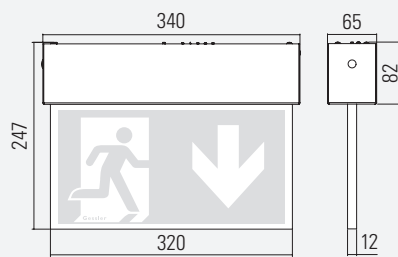

CEILING MOUNTED