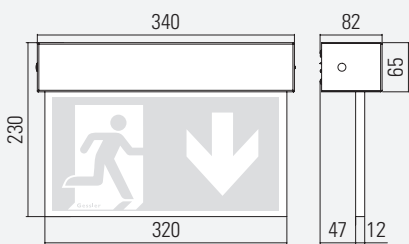

Viewing distance	31 m	
Degree of protection	IP41	
Class	I	
Enclosure material	Sheet steel	
Enclosure colour/surface	RAL 9016 (white)	
Terminal block	3 x 2.5² for through wiring	
Light source	LED	
Ambient temperature	-20° C to +40° C	0° C to +40° C
Connected load (AC/DC)	10.0 VA/5.5 W	
Supply voltage	230V ± 10 %, 50/60 Hz/176-275 V DC	230V ± 10 %, 50/60 Hz
Rechargeable battery	3.6 V/2.5 Ah (NiCd)	

VERSIONS

1 h with auto-check | with BUS check		• | •
3 h with auto-check | with BUS check		• | •
8 h with auto-check | with BUS check		• | •
without monitoring module	•	
with monitoring module	•	
with DALI monitoring	•	
Cinema version	•	
Luminous flux in normal mode 10 %		

OPTIONS /ACCESSORIES

- Enclosure made of brushed stainless steel
- Ball guard
- Other RAL colours on request

WALL MOUNTED