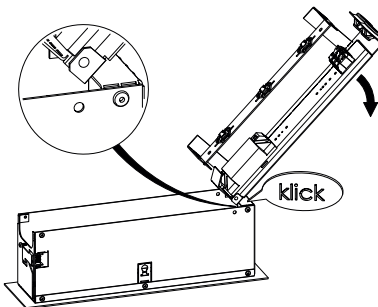

# Deckeneinbau / recessed mounting

1.

Typ	X	Y
DG6	295mm	75mm
DG5	400mm	75mm
DMV	620mm	75mm

2.

3.

4.

5.

6.