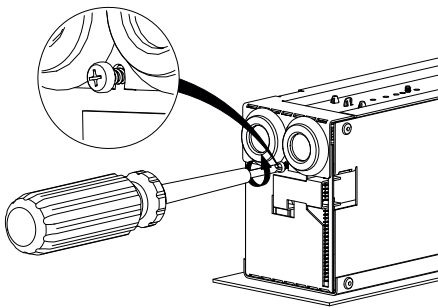

# Deckeneinbau / recessed mounting

1.

Typ	X	Y
DG6	295mm	75mm
DG5	400mm	75mm
DMV	620mm	75mm

2.

3.

4.

5.

6.