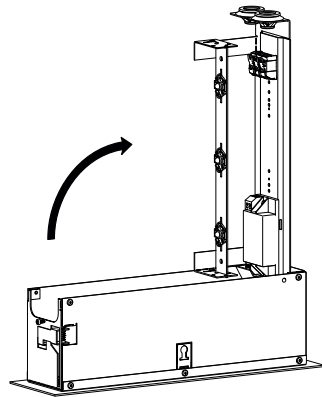

# Deckeneinbau / recessed mounting

1.

Typ	X	Y
DG6	295mm	75mm
DG5	400mm	75mm
DMV	620mm	75mm

2.

3.

4.

5.

6.