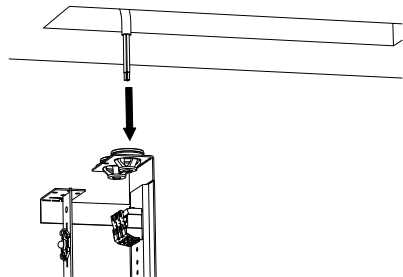

# Deckeneinbau / recessed mounting

1.

Typ	X	Y
DG6	295mm	75mm
DG5	400mm	75mm
DMV	620mm	75mm

2.

3.

4.

5.

6.